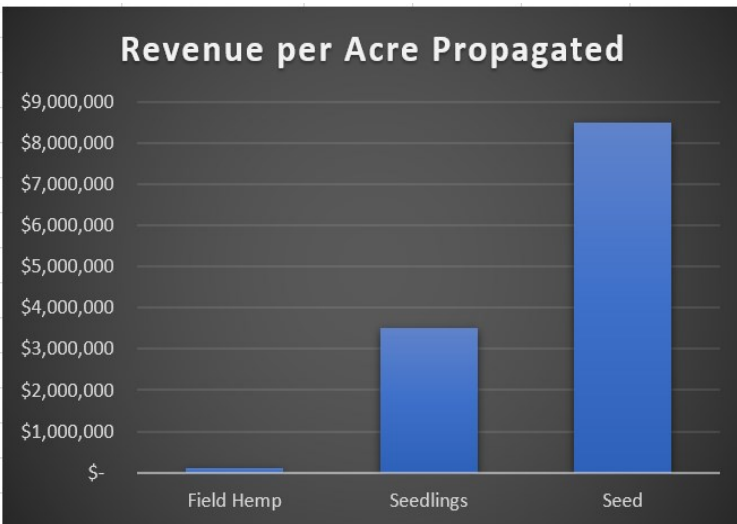

MEMBER GUIDE

Chimney Rock Farms: Consulting, Education and Genetics

Hemp Farming Member Programs

Chimney Rock Farms offers three membership programs to meet your needs.

Farmer, Seedling & Seed Growers

- **Choose the Business Model that is right for you.**
Scale your business as your knowledge grows.
- **Shorten your Learning Curve: Be Successful Faster**
Avoid costly mistakes that impact profitability.
- **Add more value, increase margins**
From ready to grow seedlings to feminized seed.

High Performance Hemp Genetics

- Produce quality hemp leading processors demand
- Get the genetics that work in your region. Access the technical support you need you need to maximize your success.

Revenue per sq. ft. scales with the value added.