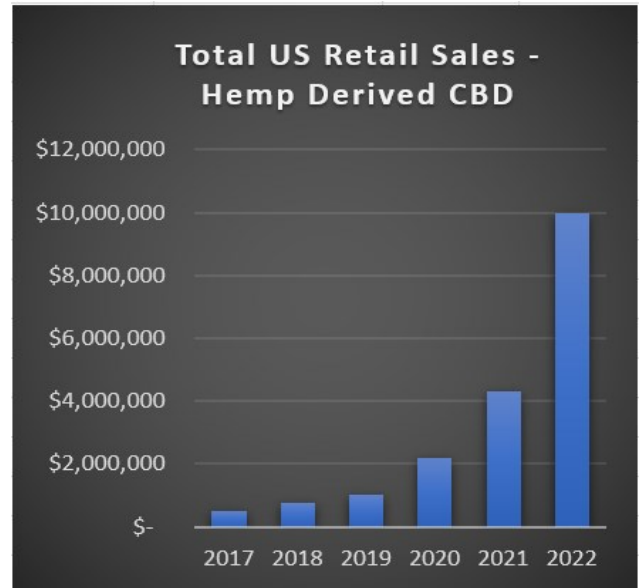

Revenue per sq. ft. scales with the value added.

Grow Smarter, Grow More

Standard Operating
Procedures

Reference Guides